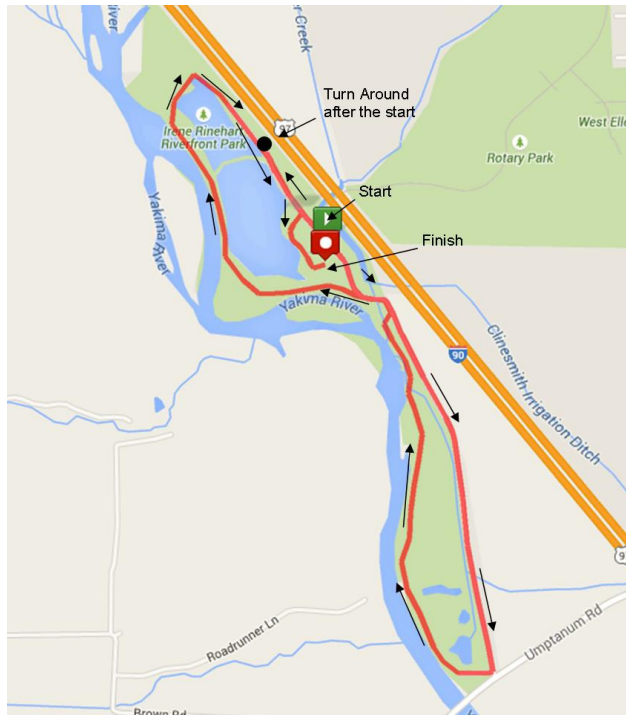

Sponsors of this event include