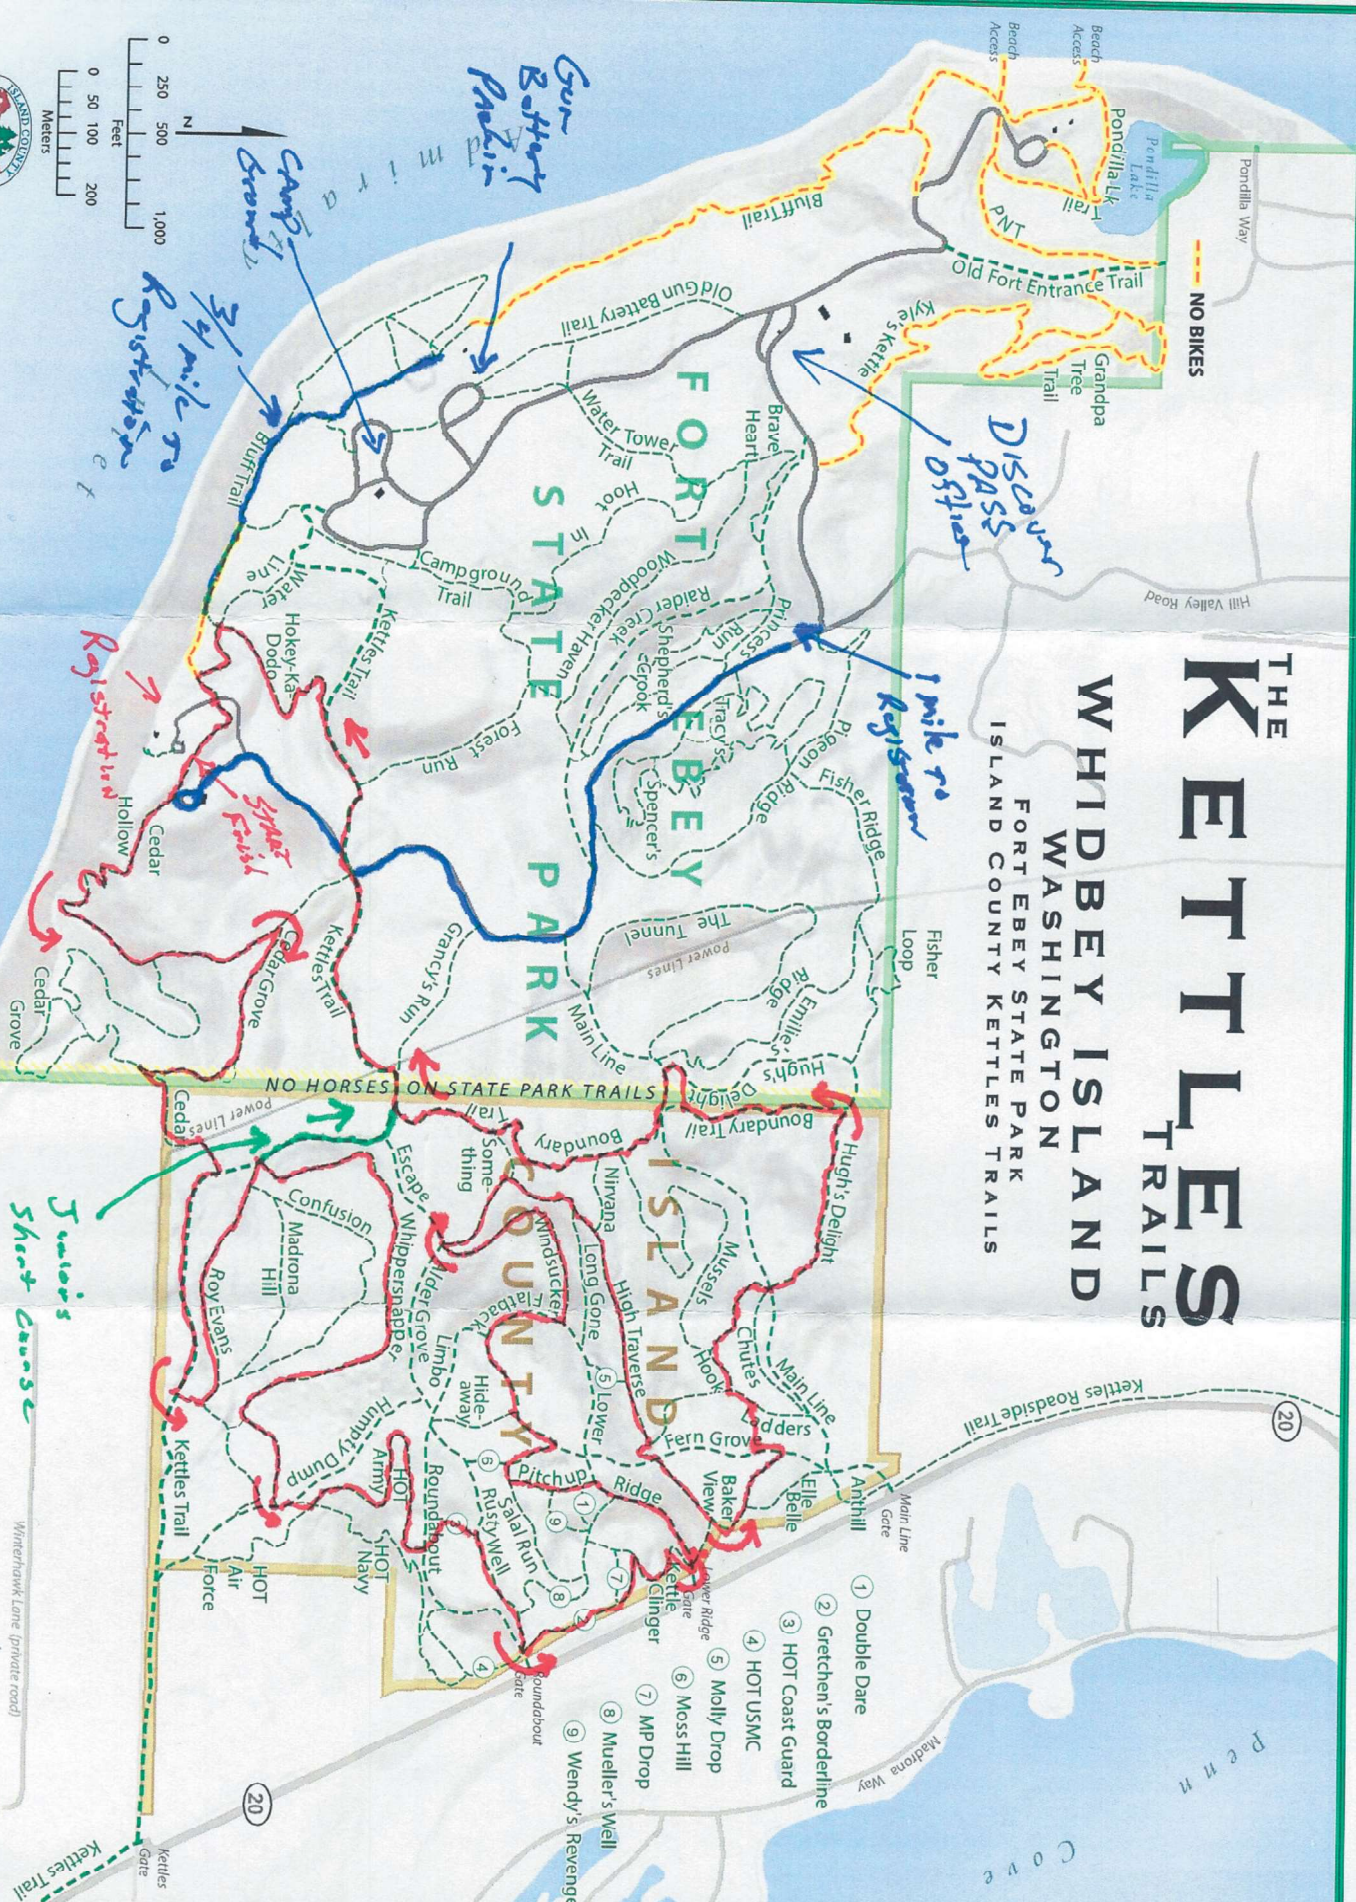

THE KETTLES TRAILS

WHIDBEY ISLAND FORT EBBEY STATE PARK ISLAND COUNTY KETTLES TRAILS

*Gun Battery
Parker*

*Camp Ground
3/4 mile to
Registration*

*DISCOUNT
PASS
OFFER*

*1 mile to
Registration*

*Registration
Hollow*

*Junior's
Short course*

*2018 Cookin' in the Kettles
1 Lap, Dry course 6.7 miles, 760
elevation*

- 1 Double Dare
- 2 Gretchen's Borderline
- 3 HOT Coast Guard
- 4 HOT USMC
- 5 Molly Drop
- 6 Moss Hill
- 7 MP Drop
- 8 Mueller's Well
- 9 Wendy's Revenge

NO HORSES ON STATE PARK TRAILS

NO BIKES