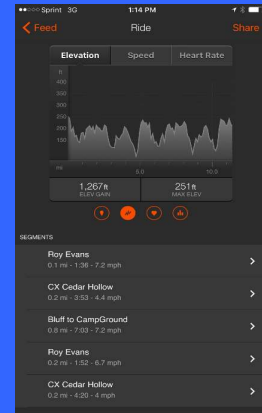

Securite' Luxury Gun Club West Side Mountain Bike Series Cookin' in the Kettles 3/13/16 Results

What a great day. Matt, from Whidbey Island Bicycle Club and Marshall Will and their team did an awesome job setting up the course today. Thanks to them! The winds pretty much held off until the end of the Cat 1 race. There was lots of mud today, again. Josh Venters, Team Securite', said " Enjoyed the fast up and downs, racing in the Kettles is the highlight of the BuDu series for me." (see his elevation graph to the right.) Hope you had fun!!